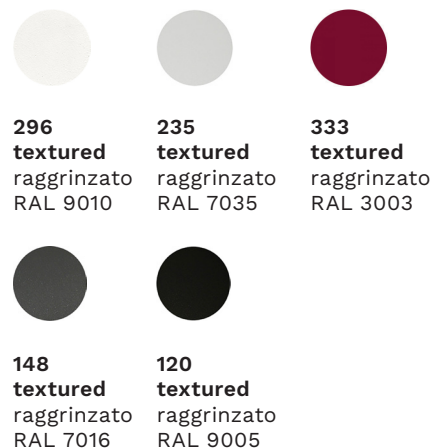

powder coated frame for outdoor
struttura in metallo verniciato per outdoor